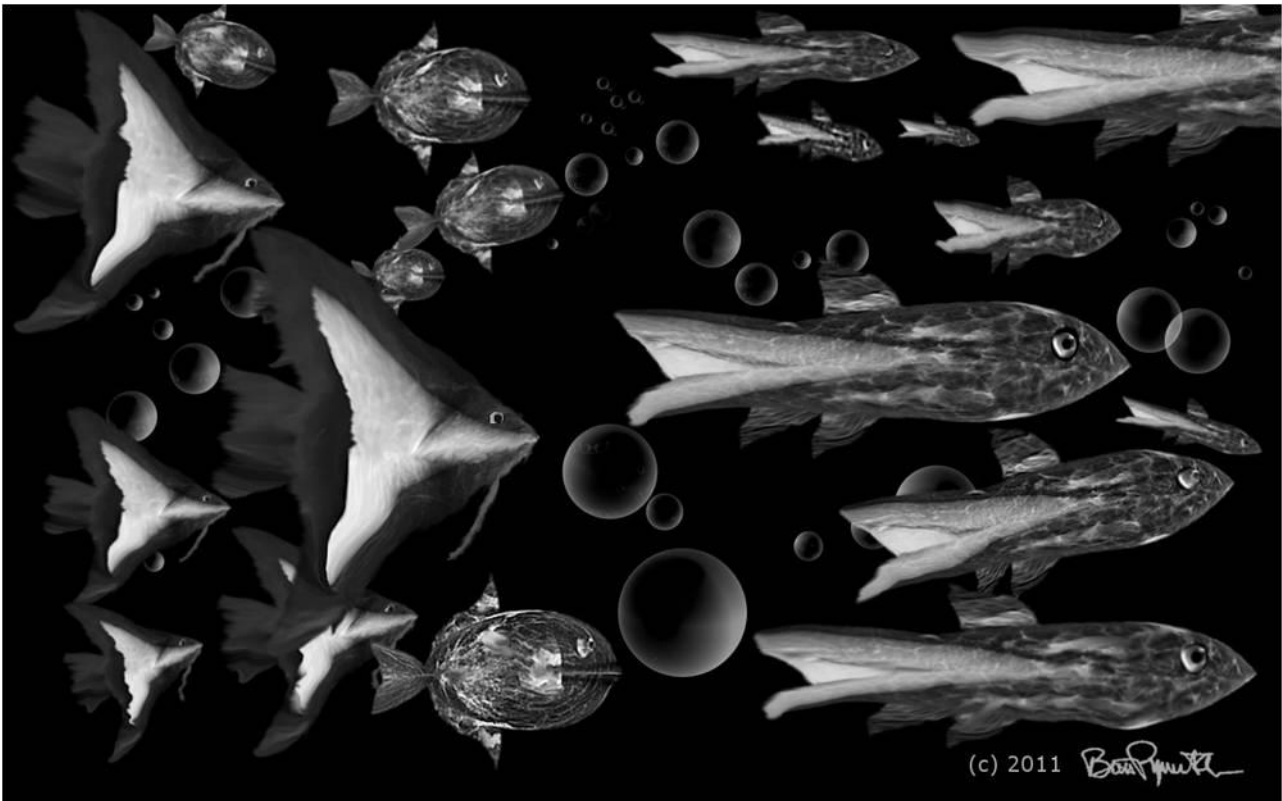

# School's Out

Brett A. Prywitch

Dugan Radiology Associates, 55 Westport Plaza Drive, St. Louis, MO, 63146, USA

✉ info@penumbraart.com

Radiology Case. 2011 Jun; 5(6):37 :: DOI: 10.3941/jrcr.v5i6.804

## INTERESTING IMAGE

Journal of Radiology Case Reports

www.RadiologyCases.com

### School's Out © Brett A. Prywitch, 2011

This group of fish is entirely constructed from manipulation of digital mammograms, including both craniocaudal and mediolateral oblique views using GNU image manipulation program.